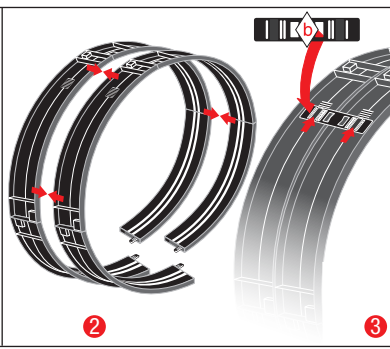

DTM POWER

Stadlbauer Marketing + Vertrieb GmbH · Rennbahn Allee 1 · 5412 Puch / Salzburg · Austria · carrera-toys.com

20062479

234 x 68 cm
7.68 x 2.23 feet

6,2 m
20.34 feet

7.60.12.395.00

WARNING:
CHOKING HAZARD - SMALL PARTS
NOT FOR CHILDREN UNDER 3 YEARS.