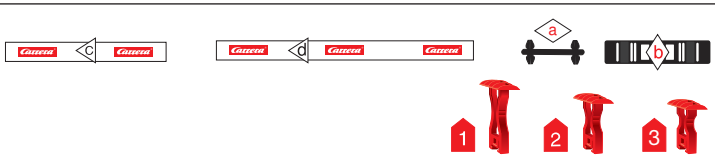

DTM POWER

Stadlbauer Marketing + Vertrieb GmbH · Rennbahn Allee 1 · 5412 Puch / Salzburg · Austria · carrera-toys.com

20062479

234 x 68 cm
7.68 x 2.23 feet

6,2 m
20.34 feet

7.60.12.395.00

WARNING:
CHOKING HAZARD - SMALL PARTS
NOT FOR CHILDREN UNDER 3 YEARS.