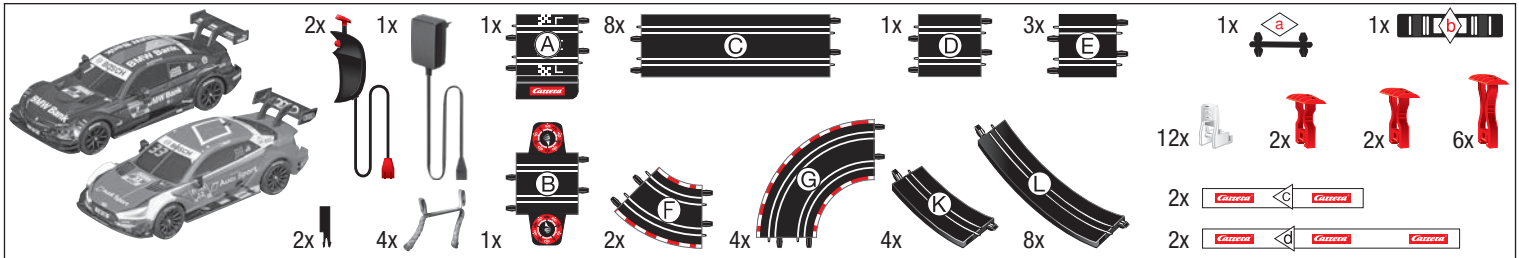

DTM POWER

Stadlbauer Marketing + Vertrieb GmbH · Rennbahn Allee 1 · 5412 Puch / Salzburg · Austria · carrera-toys.com

20062479

234 x 68 cm
7.68 x 2.23 feet

6,2 m
20.34 feet

7.60.12.395.00

WARNING:
CHOKING HAZARD - SMALL PARTS
NOT FOR CHILDREN UNDER 3 YEARS.