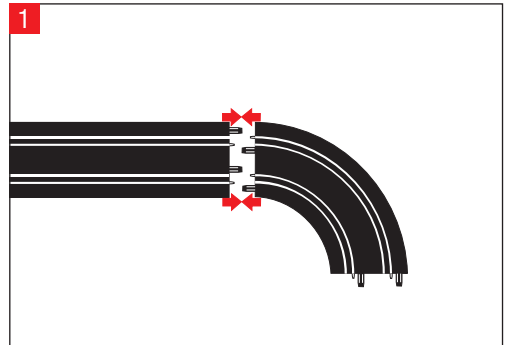

DTM POWER

Stadlbauer Marketing + Vertrieb GmbH · Rennbahn Allee 1 · 5412 Puch / Salzburg · Austria · carrera-toys.com

20062479

234 x 68 cm
7.68 x 2.23 feet

6,2 m
20.34 feet

7.60.12.395.00

WARNING:
CHOKING HAZARD - SMALL PARTS
NOT FOR CHILDREN UNDER 3 YEARS.