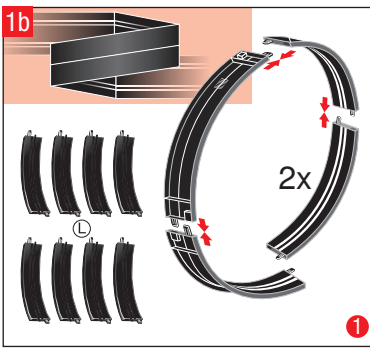

DTM POWER

Stadlbauer Marketing + Vertrieb GmbH · Rennbahn Allee 1 · 5412 Puch / Salzburg · Austria · carrera-toys.com

20062479

234 x 68 cm
7.68 x 2.23 feet

6,2 m
20.34 feet

7.60.12.395.00

WARNING:
CHOKING HAZARD - SMALL PARTS
NOT FOR CHILDREN UNDER 3 YEARS.