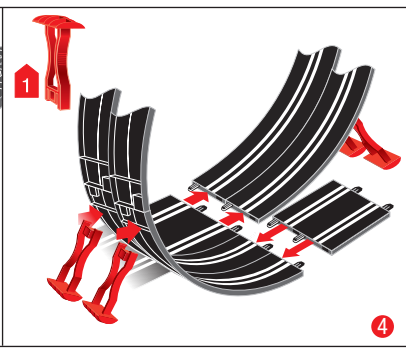

DTM POWER

Stadlbauer Marketing + Vertrieb GmbH · Rennbahn Allee 1 · 5412 Puch / Salzburg · Austria · carrera-toys.com

20062479

234 x 68 cm
7.68 x 2.23 feet

6,2 m
20.34 feet

7.60.12.395.00

WARNING:
CHOKING HAZARD - SMALL PARTS
NOT FOR CHILDREN UNDER 3 YEARS.