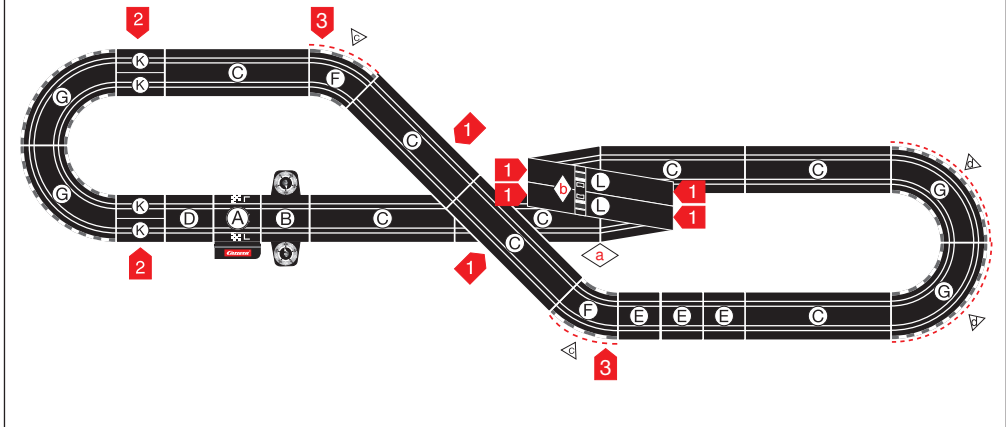

DTM POWER

Stadlbauer Marketing + Vertrieb GmbH · Rennbahn Allee 1 · 5412 Puch / Salzburg · Austria · carrera-toys.com

20062479

234 x 68 cm
7.68 x 2.23 feet

6,2 m
20.34 feet

7.60.12.395.00

WARNING:
CHOKING HAZARD - SMALL PARTS
NOT FOR CHILDREN UNDER 3 YEARS.